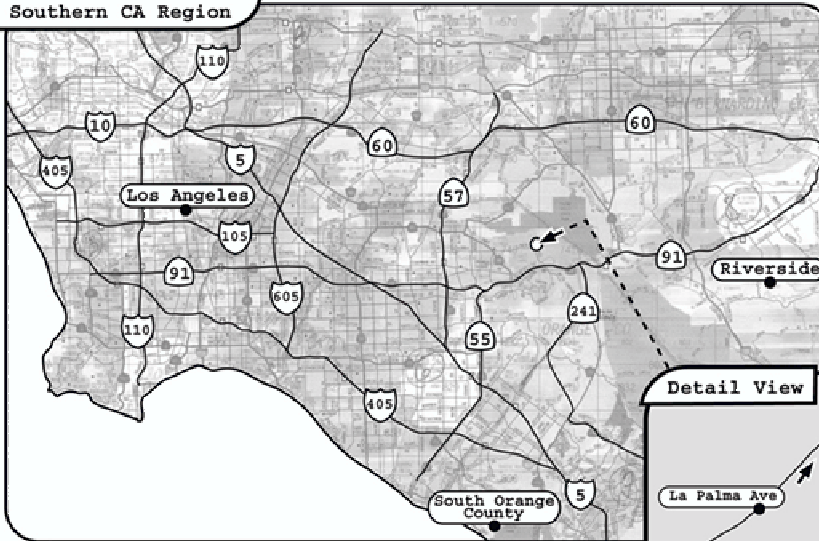

Directions to Waldron Group Inc.

Southern CA Region

Detail View

Driving Directions:

From OC:

Via 55 freeway: Travel north on the 55 freeway to the 91 east. Exit Weir Canyon/ Yorba Linda Blvd. At the bottom of the off-ramp turn left, or north, and proceed under the freeway to La Palma Ave. (See bottom paragraph.)

Via 241 Toll Road: Travel north on the 241 freeway to the 91 west. Exit Weir Canyon/ Yorba Linda Blvd. At the bottom of the off-ramp turn right, or north, and proceed to La Palma Ave. (See bottom paragraph.)

Turn right on La Palma Ave (Canyon Honda dealership on opposing corner) and travel east past the second traffic signal (Via Loma de Yorba West.) Turn left into first driveway past the signal into the North Point Business Center. Our studio is on the left, in the front building (facing La Palma Ave,) suite 105