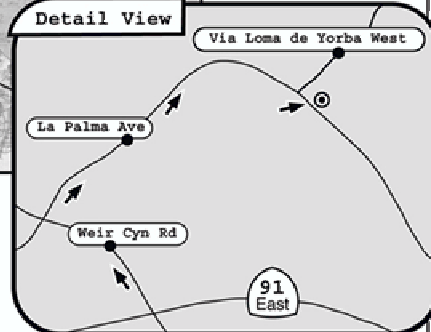

Directions to Waldron Group Inc.

Southern CA Region

Detail View

Driving Directions:

From OC:

Via 55 freeway: Travel north on the 55 freeway to the 91 east. Exit Weir Canyon/ Yorba Linda Blvd. At the bottom of the off-ramp turn left, or north, and proceed under the freeway to La Palma Ave. (See bottom paragraph.)

Via 241 Toll Road: Travel north on the 241 freeway to the 91 west. Exit Weir Canyon/ Yorba Linda Blvd. At the bottom of the off-ramp turn right, or north, and proceed to La Palma Ave. (See bottom paragraph.)

Turn right on La Palma Ave (Canyon Honda dealership on opposing corner) and travel east past the second traffic signal (Via Loma de Yorba West.) Turn left into first driveway past the signal into the North Point Business Center. Our studio is on the left, in the front building (facing La Palma Ave,) suite 105